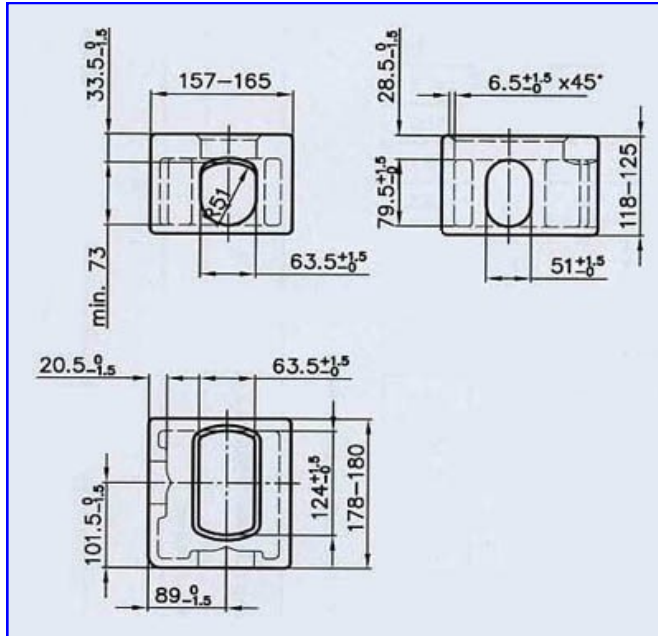

Container Corner Castings Made to ISO 1161 Specifications

Top Left Drawing (Top Right is Mirror Inverted)

Bottom Left Drawing (Btm Right is Mirror Inverted)