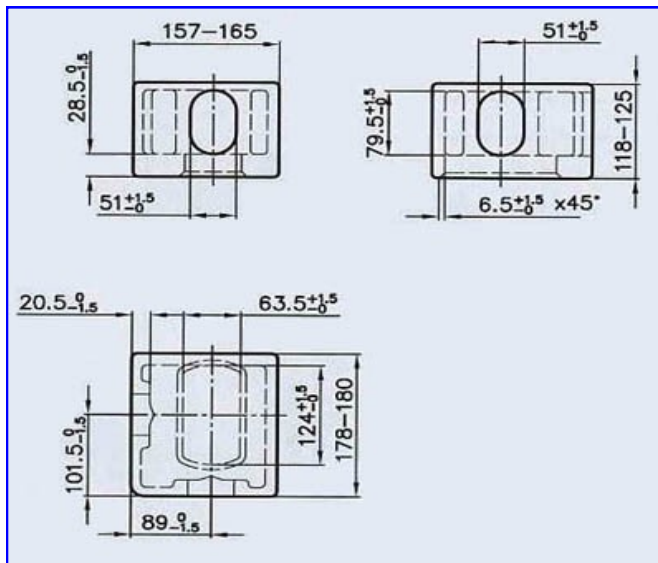

Container Corner Castings Made to ISO 1161 Specifications

Top Left Drawing (Top Right is Mirror Inverted)

Bottom Left Drawing (Btm Right is Mirror Inverted)