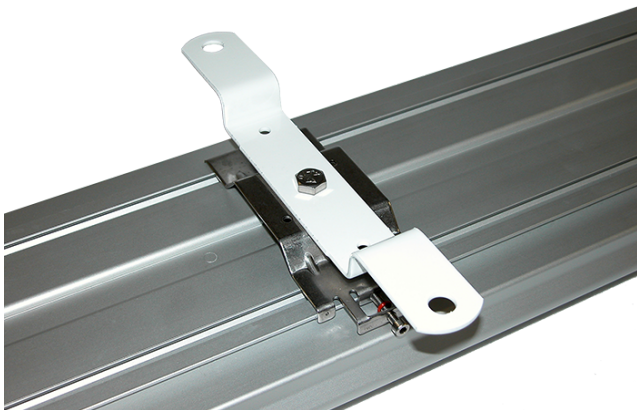

Images

Authorized Distributor:
Pacific Marine & Industrial
www.pacificmarine.net
info@pacificmarine.net