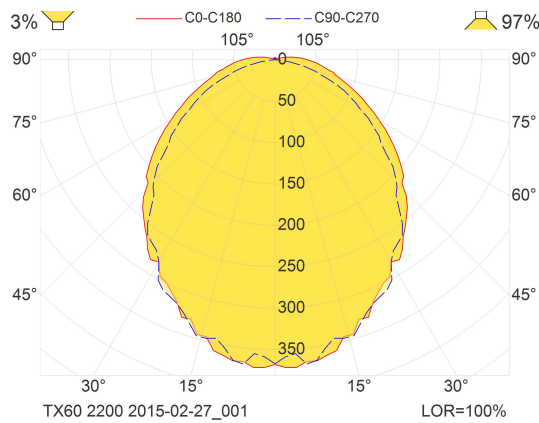

Mounting

Mounted to the ceiling or cable trays by screws. Different screwed mounting brackets, shock mounts or triangles are available.

Electrical specification

High quality IC driver without inrush current. Flexible wiring heat resistant up to 105°C. Versions with through wiring and emergency are available

Lightsource/Optic

Designed in two length with 2200 or 4500 lumen output from the fixture, LEDs are covered by soft opal polycarbonate diffuser.

Housing

Seawater resistant, anodized aluminium housing

Illustrations