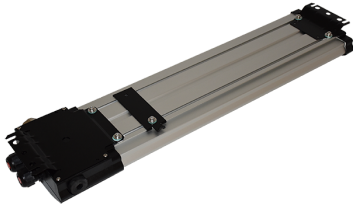

Images

Authorized Distributor:
Pacific Marine & Industrial
www.pacificmarine.net
info@pacificmarine.net