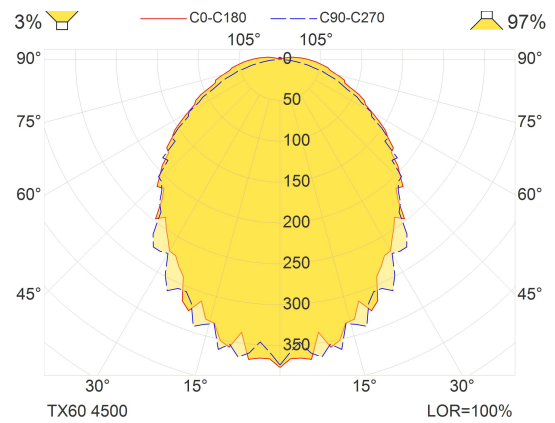

Mounting

Mounted to the ceiling or cable trays by screws. Different screwed mounting brackets, shock mounts or triangles are available.

Electrical specification

High quality IC driver without inrush current. Flexible wiring heat resistant up to 105°C. Versions with through wiring and emergency are available

Lightsource/Optic

Designed in two length with 2200 or 4500 lumen output from the fixture, LEDs are covered by soft opal polycarbonate diffuser.

Housing

Seawater resistant, anodized aluminium housing

Illustrations