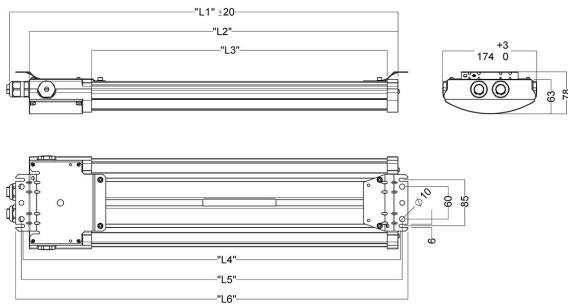

Electrical specification

High quality driver and high end Led's for a long lifetime, battery backup for emergency and dimmable versions are available.

Mounting

Mounted to the ceiling or cable trays by: screws, different screwed or welded mounting brackets, shock mounts or triangles are available.

Illustrations

Authorized Distributor:
Pacific Marine & Industrial
www.pacificmarine.net
info@pacificmarine.net