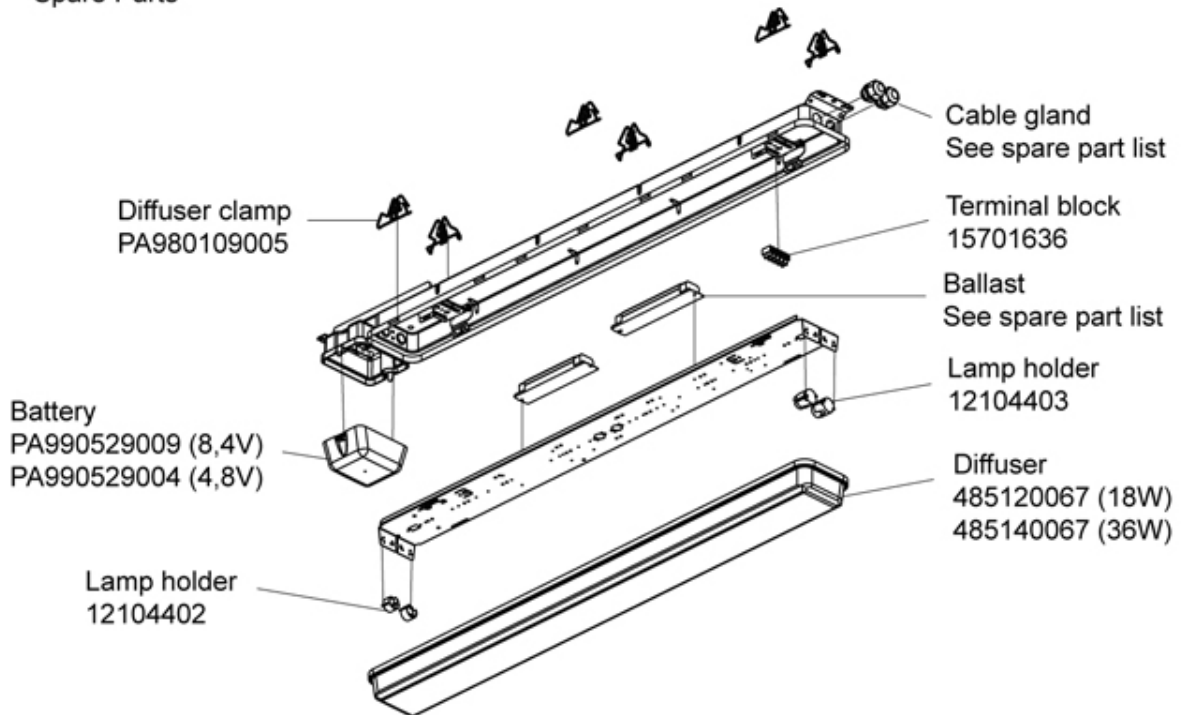

Spare Parts

Authorized Distributor:
Pacific Marine & Industrial
www.pacificmarine.net
info@pacificmarine.net