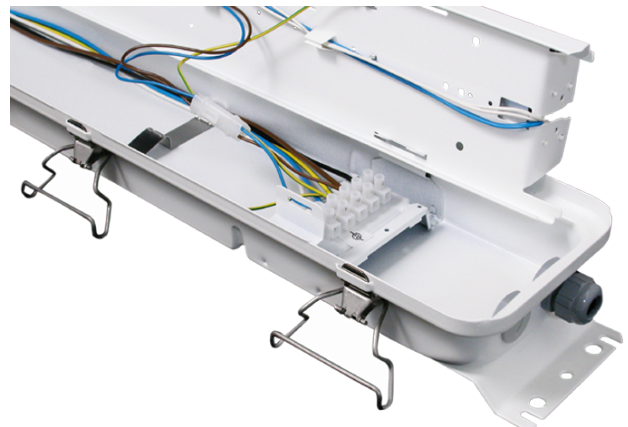

MIR LED

High quality LED marine luminaire

Description

MIR LED is applicable for a wide range of different areas, e.g. workshops, engine rooms, stores, passage ways etc. They are designed to meet maritime requirements.

Technical specifications

Application

Complete gear tray LED to replace T8 in MIR luminaire available

Design

According to rules of marine classification societies

Housing

MIRS with housing in deep drawn stainless steel (AISI 316) for outdoor marine environment, IP66/67, or MIRZ with housing in aluminium/zinc treated steel for non-corrosive environments, IP54 or IP66/67.

Images

For IP54 only 1 diffuser clip on each side of fixture

MIR LED with hinged geartray and inside terminals

Authorized Distributor:
Pacific Marine & Industrial
www.pacificmarine.net
info@pacificmarine.net