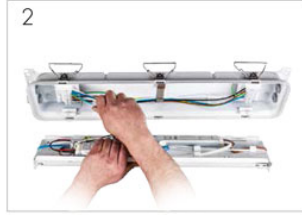

Remove gear tray.