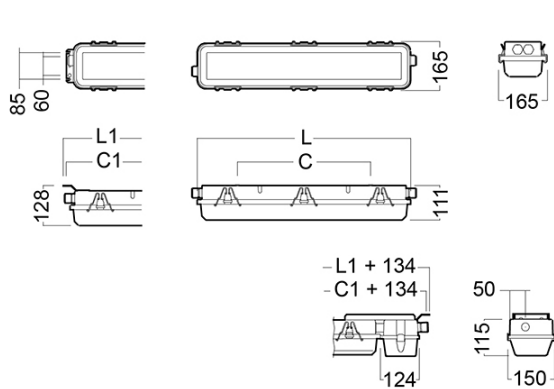

Illustrations

MIR LED	L1	C1	L	C for Hood nut
MIR-600 LED	724	704	681	On request
MIR-1200 LED	1334	1314	1291	On request
MIR-1500 LED	1634	1614	1591	On request