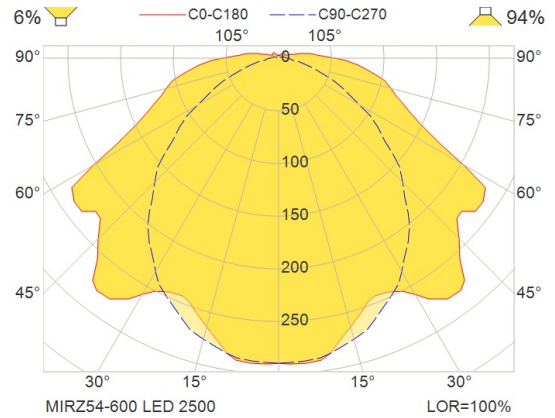

Illustrations

MIR LED	L1	C1	L	C for Hood nut
MIR-600 LED	724	704	681	On request
MIR-1200 LED	1334	1314	1291	On request
MIR-1500 LED	1634	1614	1591	On request