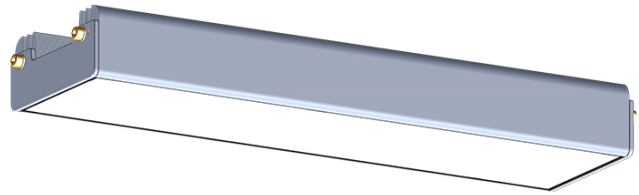

LRRLS 1402 LED - ANLS Room Light

LRRLS Model Range

Description

The Room Light LRRLS is a basic component of the ANLS. The Room Light LRRLS is designed for indoor installation of ships' rooms and cabins where small, smart and low power consuming lights are required. Depending on the place of installation the Room Light LRRLS is available either with a bracket for surface installation or a frame for flush installation. Apart from cleaning the Room Light LRRLS is completely maintenance free.

Characteristics

Dimension with bracket (L x W x H)

426 x 120 x 89 mm

Dimension with frame (L x W x H)

480 x 170 x 50 mm

Weight with bracket

3.2 kg

Weight with frame