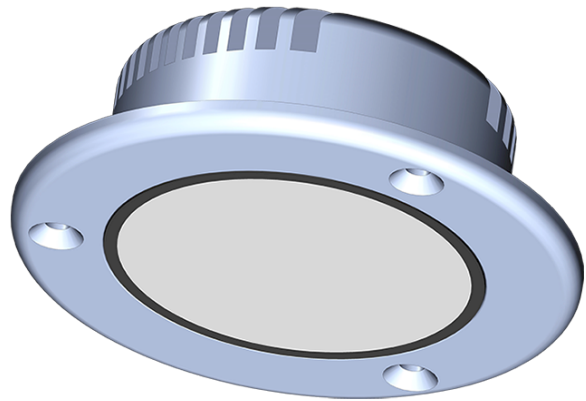

LRCLS 1401 LED - ANLS Ceiling Light

LRCLS Model Range

Description

The Ceiling Light LRCLS is a basic component of the ANLS. The Ceiling Light LRCLS is designed for indoor installation of ships' rooms and cabins where small, smart and low power consuming lights are required. Depending on the place of installation the Ceiling Light LRCLS is available either free-hanging or with brackets of different height for surface installations. Apart from cleaning the Ceiling Light LRCLS is completely maintenance free.

Characteristics

Dimension (H x \varnothing)
45 x 120 mm

Weight
0.5 kg

Available colours
white
white / red
white / green
white / amber

Authorized Distributor:
Pacific Marine & Industrial
www.pacificmarine.net
info@pacificmarine.net