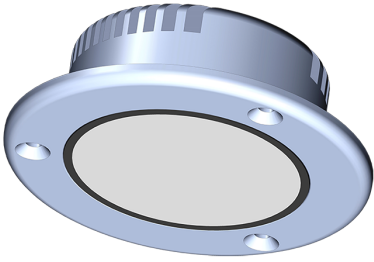

Images

Authorized Distributor:
Pacific Marine & Industrial
www.pacificmarine.net
info@pacificmarine.net