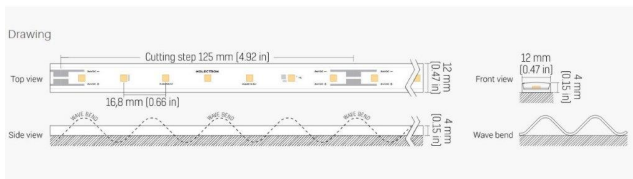

Illustrations

Mounting kit basic

Disp Adapter 50ml	Adapter 50ml 1:1, for standard silicon pistol
Disp Gun 02	Dispenser gun standard silicon pistol
Aqua EC clear	End cap clear 10 unit
Mixer 05-24 5pcs	Static mixer, 5 pcs
2K PU EC sealant 50ml	Fast drying sealant for Aqua endcaps

Disp Adapter 50ml

Adapter 50ml 1:1, for standard silicon pistol

Disp Gun 02

Dispenser gun standard silicon pistol

Aqua EC clear

End cap clear

Mixer 05-24 5pcs

Static mixer, 5 pcs

2K PU EC sealant 50ml

Fast drying sealant for Aqua endcaps

Mounting kit professional

Disp Gun 50ml	Dispenser gun 50ml 1:1, professional, 1 unit
Aqua EC clear	End cap clear 20units
2K PU EC sealant 50ml	Fast drying sealant for Aqua endcaps
Mixer 05-24 5pcs	Static mixer, 10 pcs
Aqua Mould set	Sealing mould for joints and wires, 3pcs

Disp Gun 50ml

Dispenser gun 50ml 1:1, professional

Aqua EC clear

End cap clear

2K PU EC sealant 50ml

Fast drying sealant for Aqua endcaps

Mixer 05-24 5pcs

Static mixer, 5 pcs

Aqua Mould set

Sealing mould for joints and wires, 3pcs