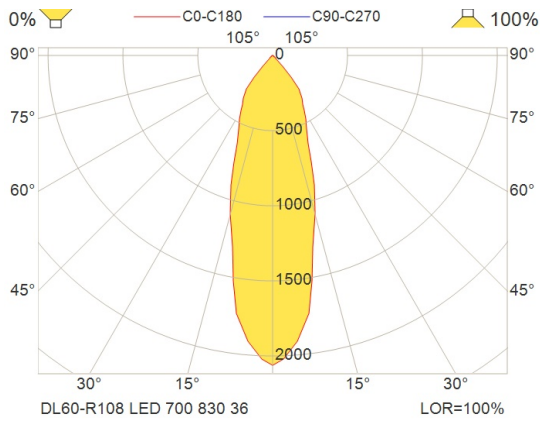

Authorized Distributor:
Pacific Marine & Industrial
www.pacificmarine.net
info@pacificmarine.net