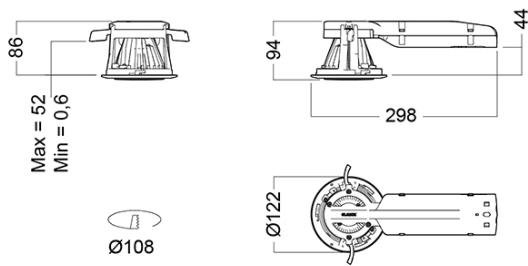

Illustrations

Max ceiling thickness 35 mm