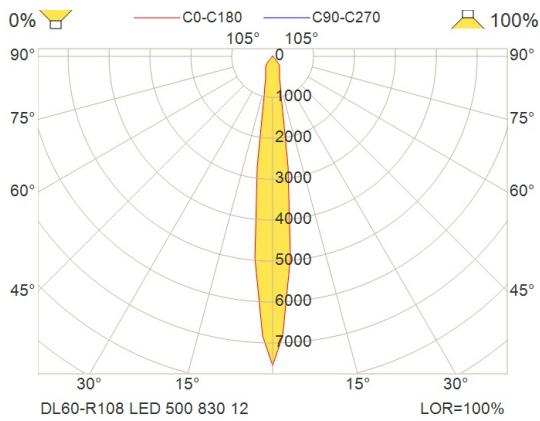

Authorized Distributor:
Pacific Marine & Industrial
www.pacificmarine.net
info@pacificmarine.net