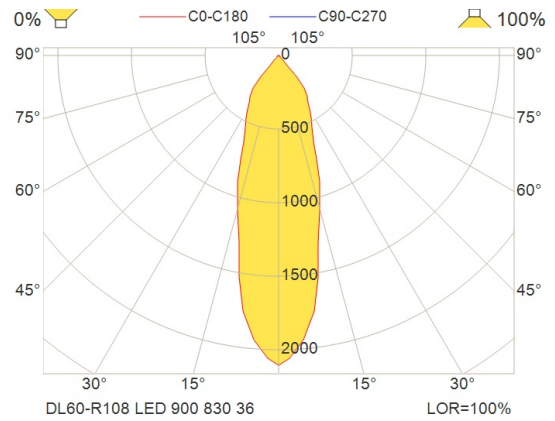

Authorized Distributor:
Pacific Marine & Industrial
www.pacificmarine.net
info@pacificmarine.net