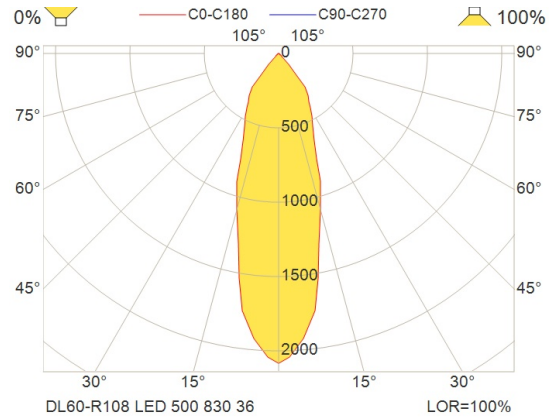

Authorized Distributor:
Pacific Marine & Industrial
www.pacificmarine.net
info@pacificmarine.net