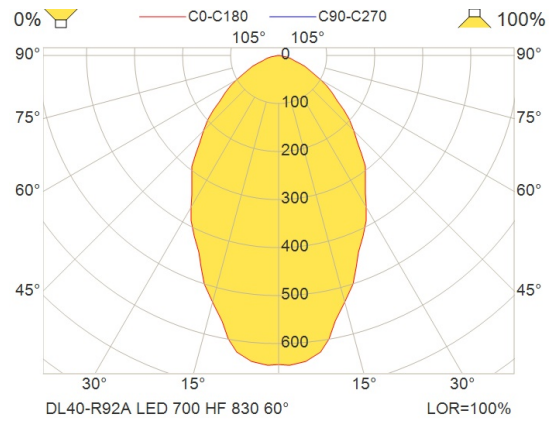

Illustrations