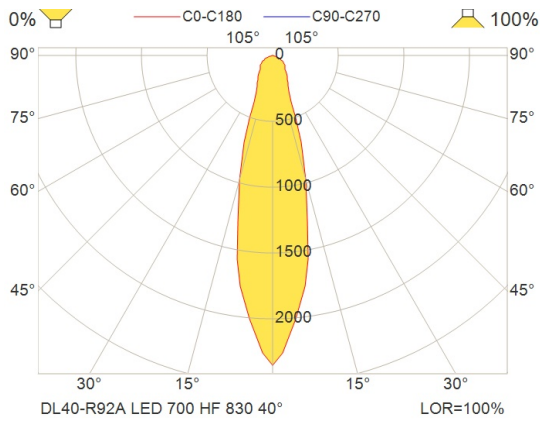

Illustrations