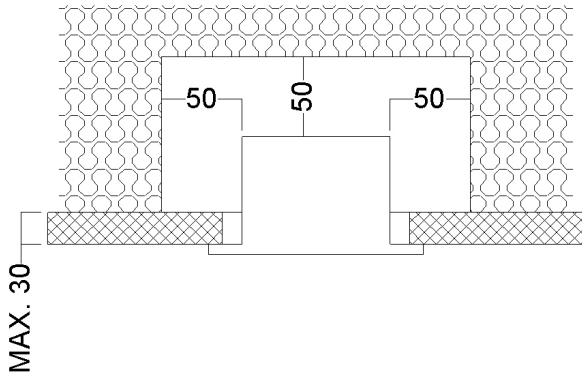

Illustrations