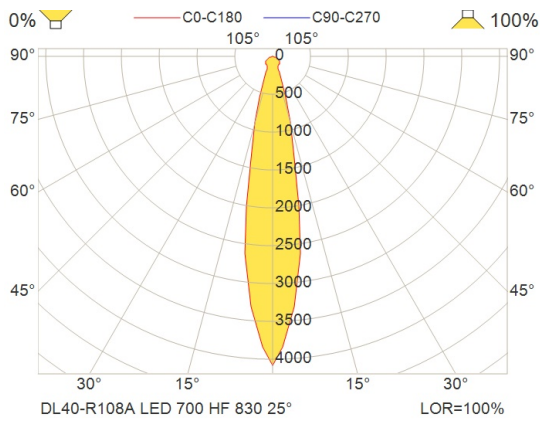

Illustrations