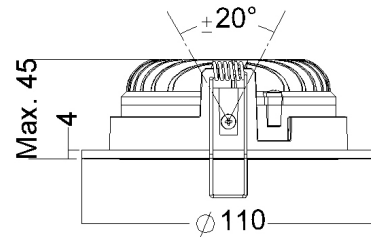

Illustrations