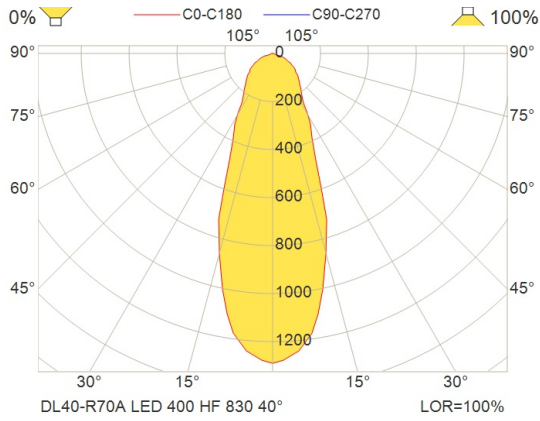

Illustrations

Authorized Distributor:
Pacific Marine & Industrial
www.pacificmarine.net
info@pacificmarine.net