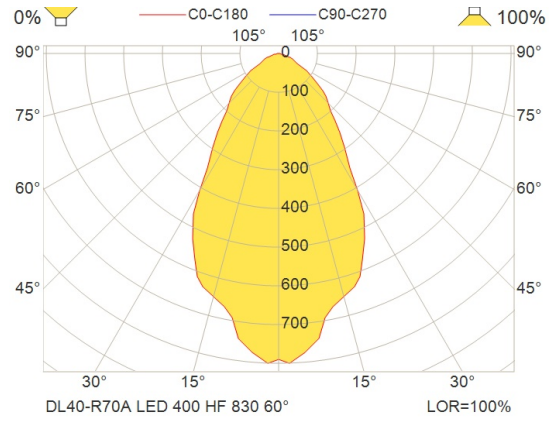

Illustrations

Authorized Distributor:
Pacific Marine & Industrial
www.pacificmarine.net
info@pacificmarine.net