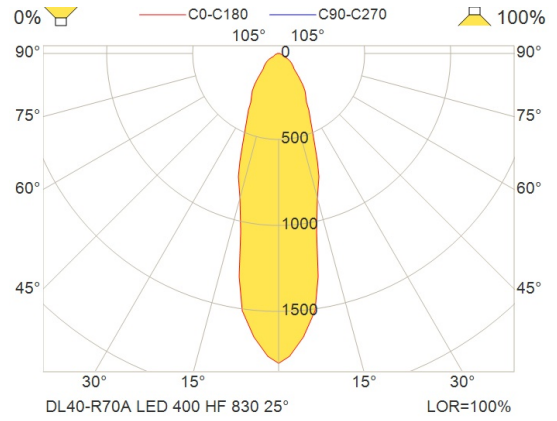

Illustrations

Authorized Distributor:
Pacific Marine & Industrial
www.pacificmarine.net
info@pacificmarine.net