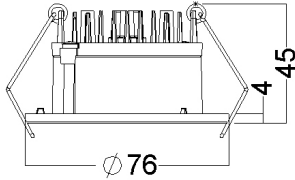

Illustrations

Authorized Distributor:
Pacific Marine & Industrial
www.pacificmarine.net
info@pacificmarine.net