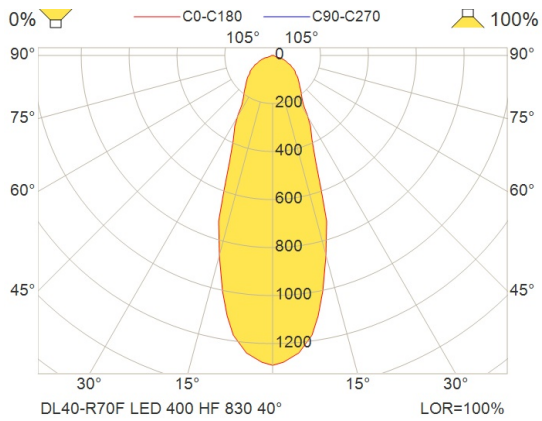

Illustrations