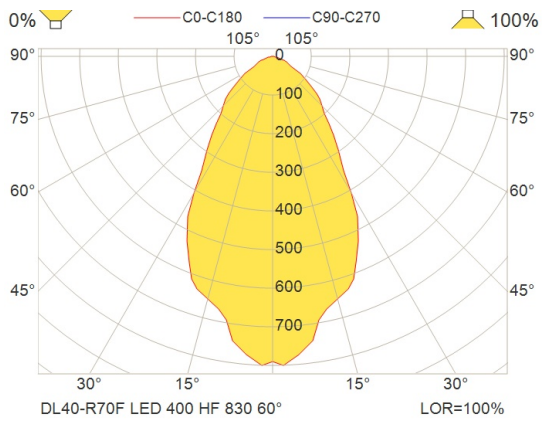

Illustrations