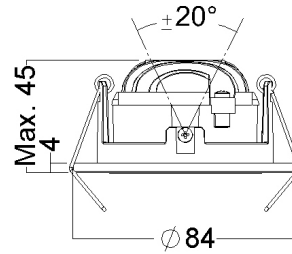

Illustrations