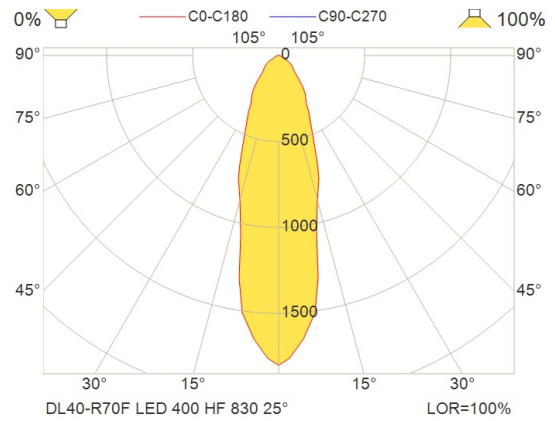

Illustrations