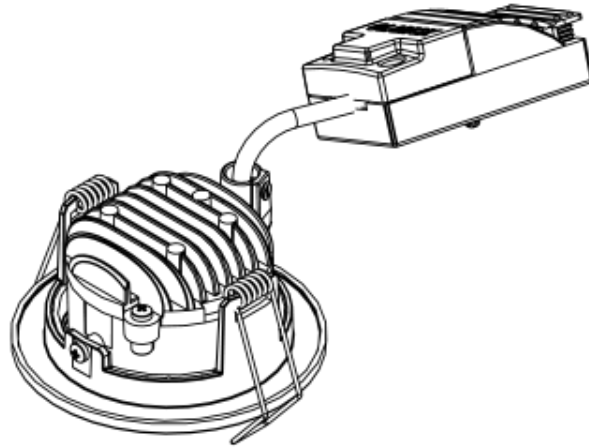

DL40-R70A

Small, adjustable downlight with a big attitude

Description

DL40 is the ideal choice when you want to use the lighting to create a warm and luxurious atmosphere. The low profile and compact design also simplify installation and reduces the need for space above ceiling. When aesthetics matter DL40 has a light but robust aluminium housing, which is available in three different finishes: white, chrome and brass. The ability to produce decorative illumination combined with the clean, elegant design, makes DL40 ideal for applications such as public areas, cabins and passenger areas on cruise ships.

Technical specifications

Design

According to marine requirements

Housing

Solid die casted aluminum with integrated trim

Colour

White painted (RAL 9016), chrome or gold anodized

Tiltable

From 315 to 551 lm with 5 or 7W. For precise lumen values please find product information on our website, www.glamox.com/gmo

Authorized Distributor:
Pacific Marine & Industrial
www.pacificmarine.net
info@pacificmarine.net

Connection

Cable with quick connector (Wago, Ensto or Wieland) or cable with connection box that has push in terminal block

Illustrations

Images

Authorized Distributor:
Pacific Marine & Industrial
www.pacificmarine.net
info@pacificmarine.net