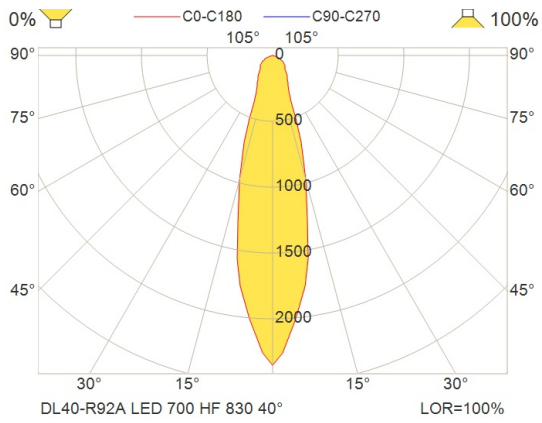

Illustrations