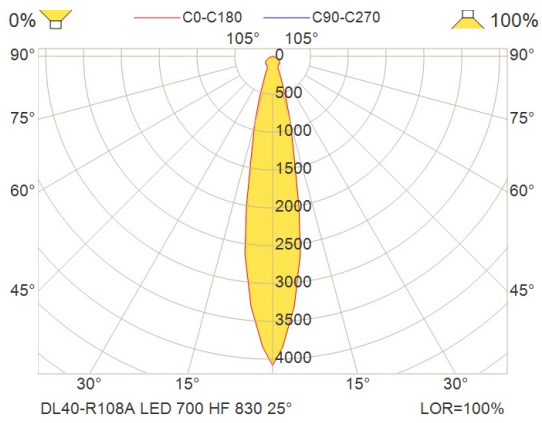

Illustrations