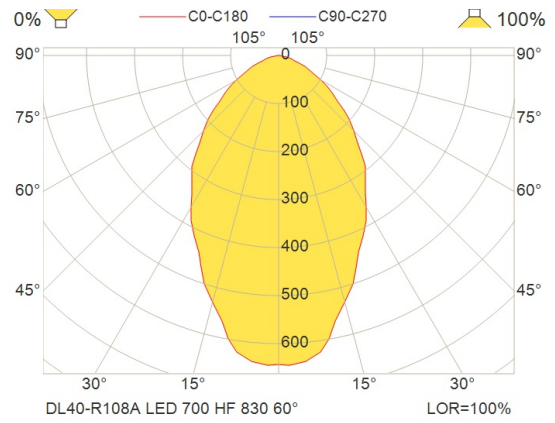

Illustrations