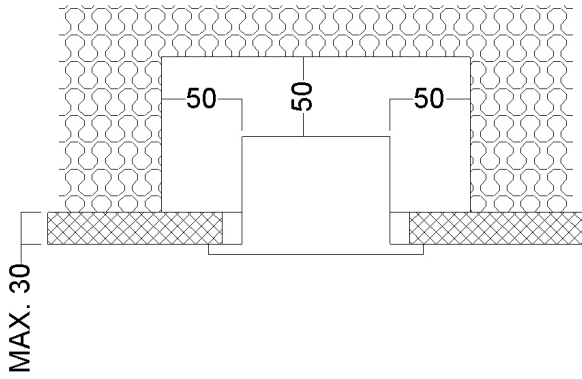

Illustrations