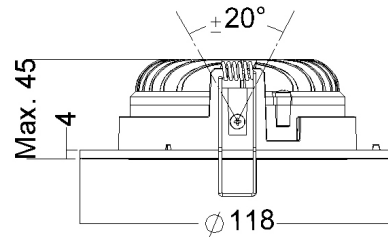

Illustrations