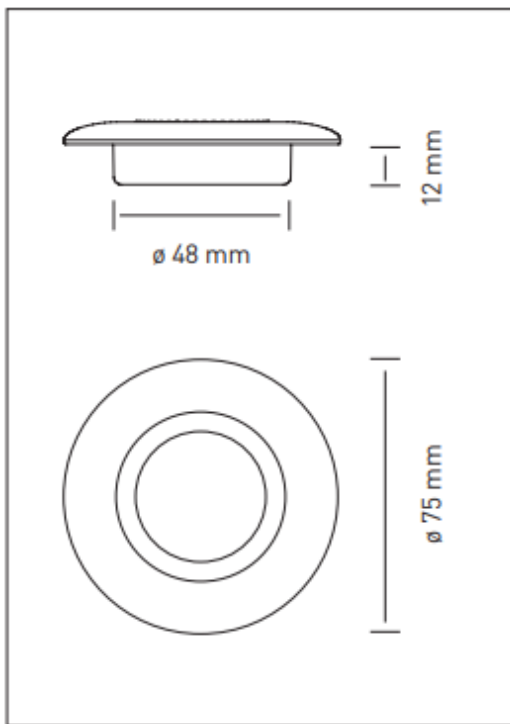

Illustrations