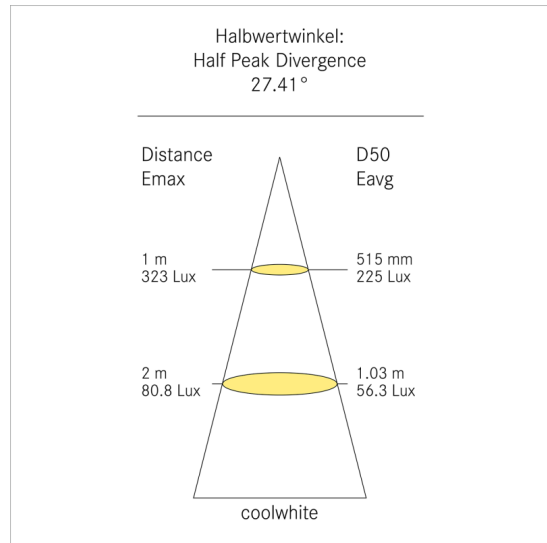

Illustrations