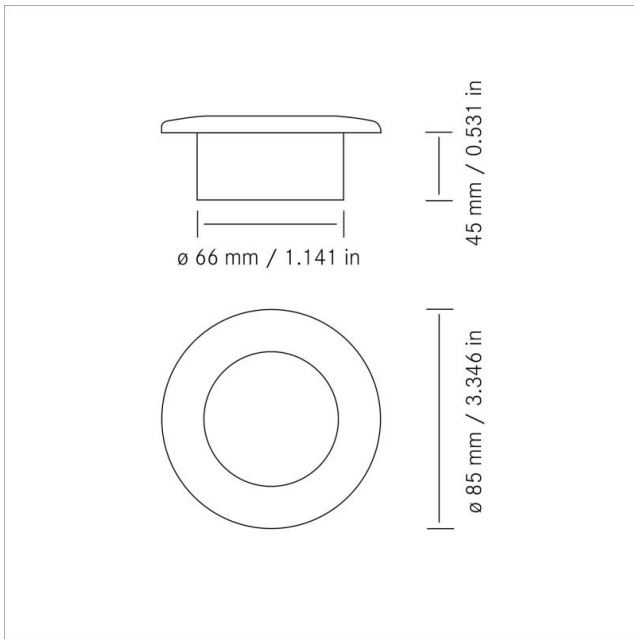

Illustrations

Test