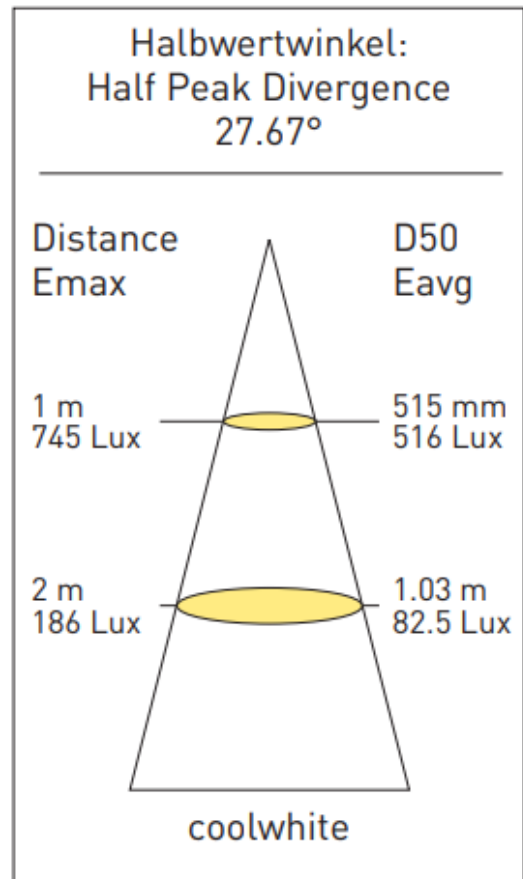

Illustrations

Test