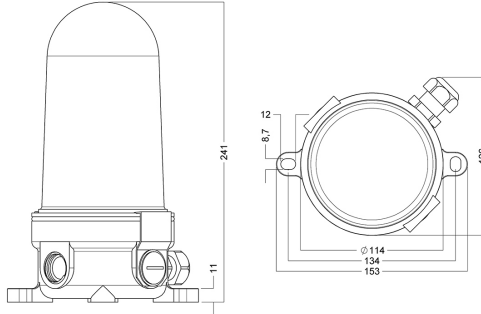

Illustrations

Images

Authorized Distributor:
Pacific Marine & Industrial
www.pacificmarine.net
info@pacificmarine.net