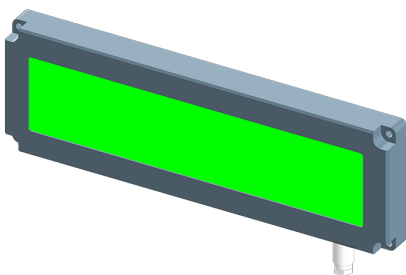

Images

Authorized Distributor:
Pacific Marine & Industrial
www.pacificmarine.net
info@pacificmarine.net