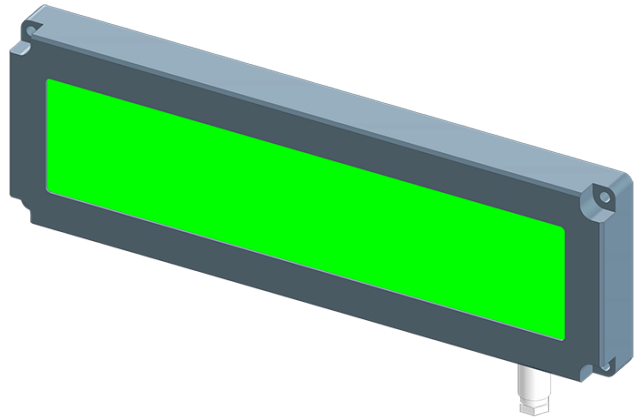

HIR 1218 LED - HVLAS Reference Light

Description

The HIR Reference Light (amber / green) is being used to highlight the contour and obstructions of the ships structure and is therefore an important measure for the safe night approach.

The HIR Reference Light is also used as a reference light with the HIHRS Horizon Reference System.

The green and amber Reference Lights can be used with Night Vision Goggles (NVG) in accordance with MIL-STD.

Main advantages:

- Night Vision Goggles (NVG) compatible
- Integrated amber or green LED light according to ICAO standards
- Shock, Vibration and EMC proofed
- Non-corrosive optimized case for long lifetime
- Low power consumption
- LEDs instead of bulbs for long lifetime and absolutely low lifetime costs
- Proof against seawater / fuel
- Dimmable