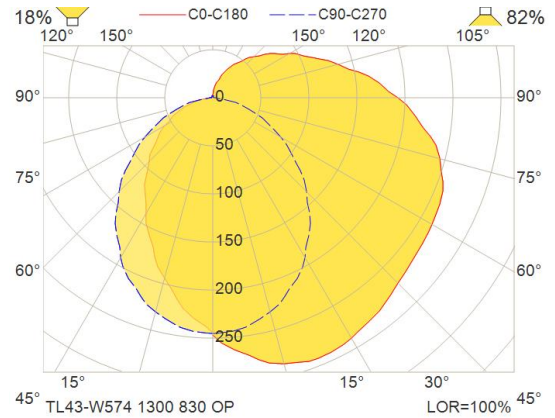

Mounting

To be mounted direct to the wall or in the corner.

Battery

3 cells NI-MH 3,6V-2,0Ah

Illustrations

| Type | L | C |
|-----------------|------|------|
| TL43-W 114 | 574 | 490 |
| TL43-W 114E | 874 | 790 |
| TL43-W 128 | 1174 | 1090 |
| TL43-W 135/149 | 1474 | 1390 |
| TL43-W 574 LED | 574 | 490 |
| TL43-W 1174 LED | 1174 | 1090 |
| TL43-W 1474 LED | 1474 | 1390 |