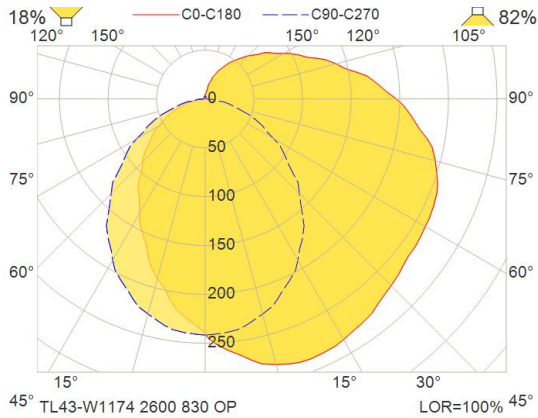

Mounting

To be mounted direct to the wall or in the corner.

Battery

3 cells NI-MH 3,6V-2,0Ah

Illustrations

| Type | L | C |
|-----------------|------|------|
| TL43-W 114 | 574 | 490 |
| TL43-W 114E | 874 | 790 |
| TL43-W 128 | 1174 | 1090 |
| TL43-W 135/149 | 1474 | 1390 |
| TL43-W 574 LED | 574 | 490 |
| TL43-W 1174 LED | 1174 | 1090 |
| TL43-W 1474 LED | 1474 | 1390 |