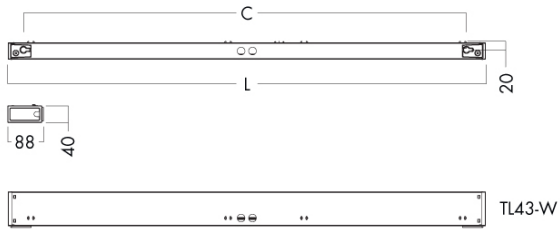

Technical specifications

Housing

Steel housing powder coated white RAL 9016 with plastic end caps.

Lightsource/Optic

Diffuser is made of opal polycarbonate.

Electrical specification

LED, two holes at the back and two knockouts at upper side for cable entry.

Mounting

To be mounted direct to the wall or in the corner.

Battery

3 cells NI-MH 3,6V-2,0Ah

Illustrations

| Type | L | C |
|-----------------|------|------|
| TL43-W 114 | 574 | 490 |
| TL43-W 114E | 874 | 790 |
| TL43-W 128 | 1174 | 1090 |
| TL43-W 135/149 | 1474 | 1390 |
| TL43-W 574 LED | 574 | 490 |
| TL43-W 1174 LED | 1174 | 1090 |
| TL43-W 1474 LED | 1474 | 1390 |