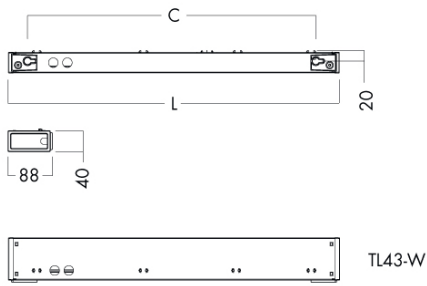

Technical specifications

Housing

Steel housing powder coated white RAL 9016 with plastic end caps.

Lightsource/Optic

Diffuser is made of opal polycarbonate.

Electrical specification

LED, two holes at the back and two knockouts at upper side for cable entry.

Mounting

To be mounted direct to the wall or in the corner.

Battery

3 cells NI-MH 3,6V-2,0Ah

Illustrations

| Type | L | C |
|-----------------|------|------|
| TL43-W 114 | 574 | 490 |
| TL43-W 114E | 874 | 790 |
| TL43-W 128 | 1174 | 1090 |
| TL43-W 135/149 | 1474 | 1390 |
| TL43-W 574 LED | 574 | 490 |
| TL43-W 1174 LED | 1174 | 1090 |
| TL43-W 1474 LED | 1474 | 1390 |