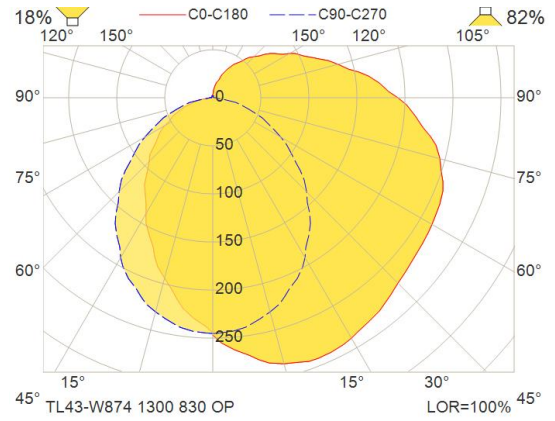

Mounting

To be mounted direct to the wall or in the corner.

Battery

3 cells NI-MH 3,6V-2,0Ah

Illustrations

| Type | L | C |
|-----------------|------|------|
| TL43-W 114 | 574 | 490 |
| TL43-W 114E | 874 | 790 |
| TL43-W 128 | 1174 | 1090 |
| TL43-W 135/149 | 1474 | 1390 |
| TL43-W 574 LED | 574 | 490 |
| TL43-W 1174 LED | 1174 | 1090 |
| TL43-W 1474 LED | 1474 | 1390 |