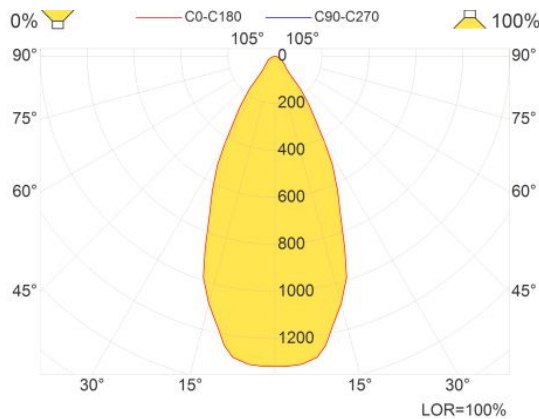

Housing

The housing is made of solid PA (polyamide). The choice of colors are Black (RAL 9005) and for USB version also optional white (RAL 9016). The lamp head is made of aluminum, can be supplied in black anodized or polished chrome finish. The selection of different décor plates, which are fastened to the luminaire with magnets, are chrome, grey or black. Copper and white on request. Joint fixing the lighthouse into housing is available in brass or chrome.

Housing, décor, joint and lamp head color explanation:

BL/BL/BR/BL: black housing, black décor plate, brass joint and black lamphead

BL/CH/CH/CH: black housing, chrome décor plate, chrome joint and chrome lamphead

WH/CH/CH/CH:white housing, chrome décor plate, chrome joint and chrome lamphead

Illustrations