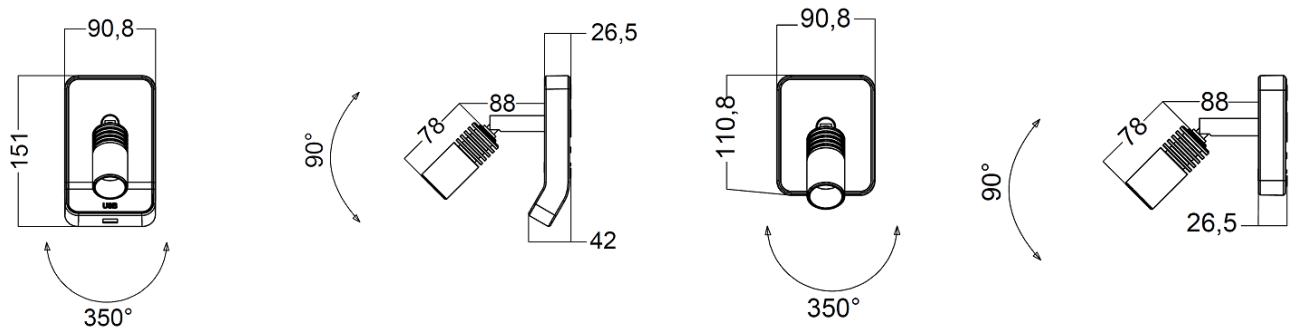

Housing

The housing is made of solid PA (polyamide). The choice of colors are Black (RAL 9005) and for USB version also optional white (RAL 9016). The lamp head is made of aluminum, can be supplied in black anodized or polished chrome finish. The selection of different décor plates, which are fastened to the luminaire with magnets, are chrome, grey or black. Copper and white on request. Joint fixing the lighthouse into housing is available in brass or chrome.

Housing, décor, joint and lamp head color explanation:

BL/BL/BR/BL: black housing, black décor plate, brass joint and black lamphead

BL/CH/CH/CH: black housing, chrome décor plate, chrome joint and chrome lamphead

WH/CH/CH/CH:white housing, chrome décor plate, chrome joint and chrome lamphead

Illustrations