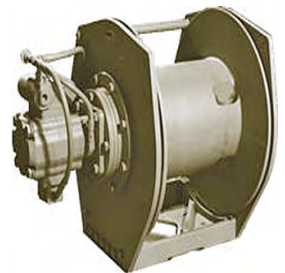

**HOSE AND  
CABLE REEL**  
Fuel, Power, Optical, Air, Etc.

**HYDRAULIC POWER PACK**  
Electric or Engine Powered

**LIFTING SPREADER BEAMS AND BARS**  
Designed Per Project

**MOORING & TOWING WINCHES**  
Mooring, Towing and Deck

**PACKING RUBBER**  
Hatch and Door Packing Rubber

**QUICK RELEASE HOOKS**  
Towing Quick Release

**RATCHET TIE DOWNS AND LOOPS**  
Up to 10 Ton Capacity

**DECK SCUPPERS**  
Rubber and Aluminum

**SEALS FOR DRYDOCK OR HOPPER BARGE**

**TOWING SHARK JAWS**  
Capacity as Needed

**SMIT BRACKET**  
Steel Construction Size as Needed

**CARGO SECURING**  
Lashings, Straps, Speed Lash, Foundations

**WARPING ROLLERS**

**WINCHES AND HOISTS**  
Electric, Hydraulic, Pneumatic, Hand